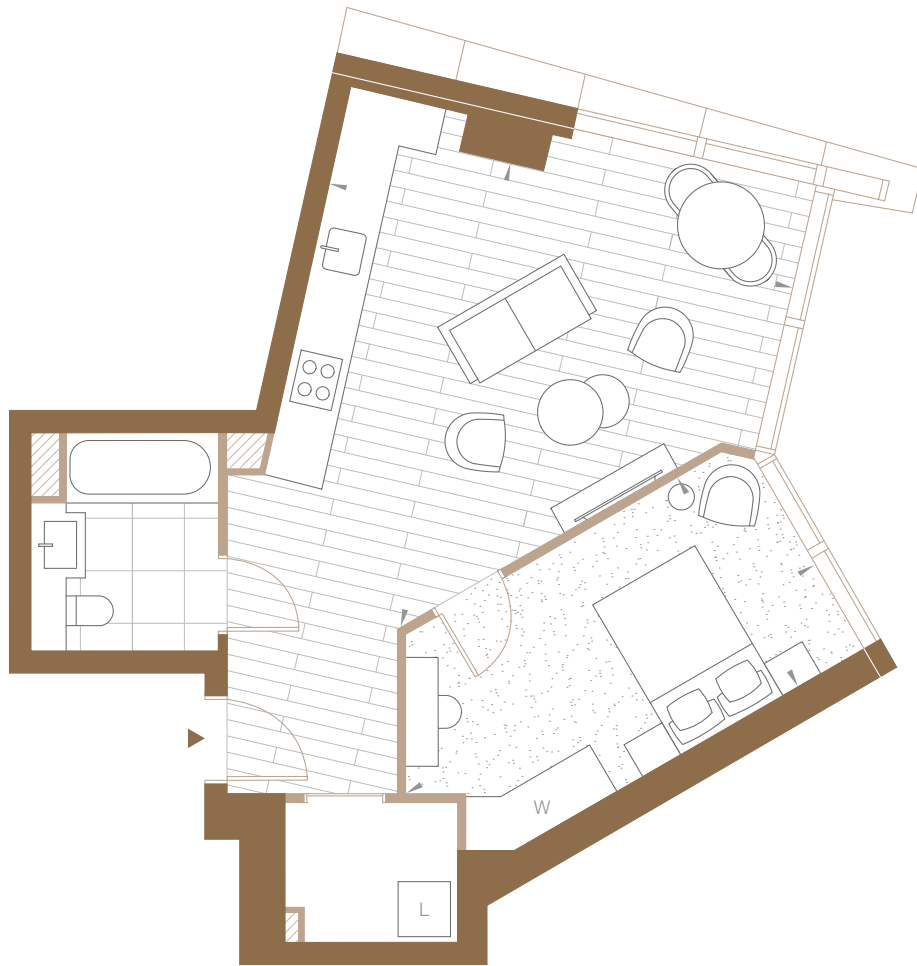

ASPEN

CANARY WHARF

1 BEDROOM

44.02 – 62.02

Total Internal Area 55.2 sq m / 594 sq ft
Living & Dining 5450 x 5505 mm
Bedroom 2805 x 5380 mm

Legend
W – Wardrobe
L – Laundry