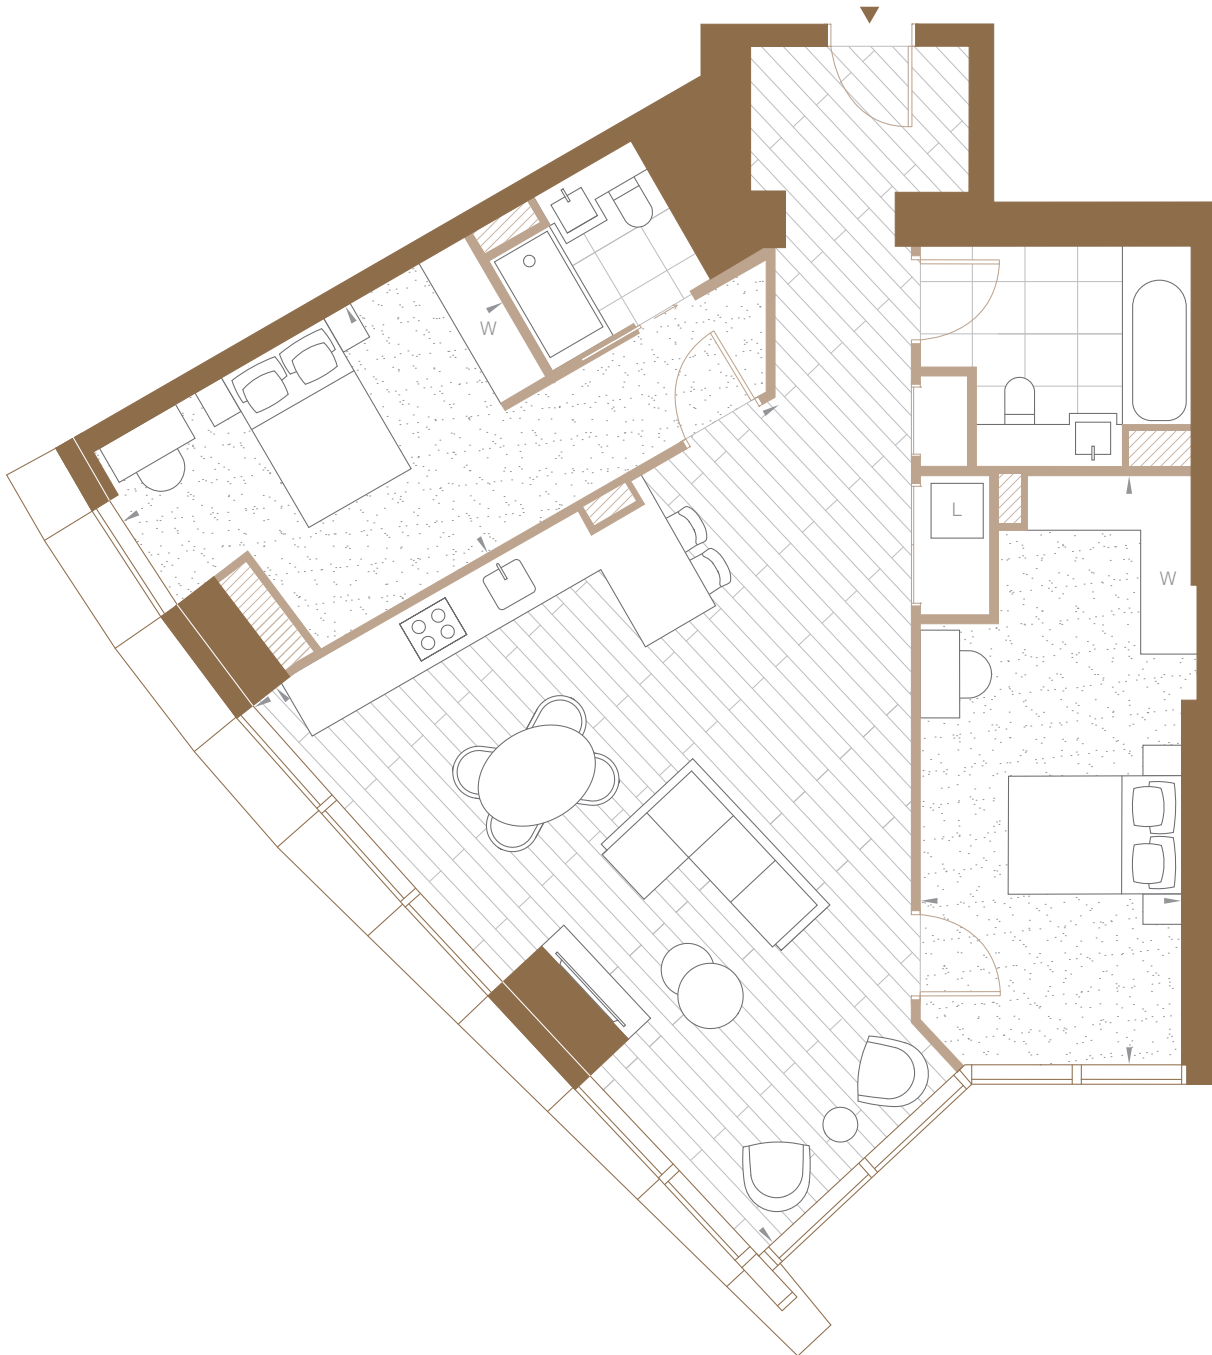

ASPEN

CANARY WHARF

2 BEDROOM

34.06 – 39.06

Total Internal Area 106.8 sq m / 1150 sq ft

Living/Dining/Kitchen 8615 x 6950 mm

Bedroom 1 3270 x 5040 mm

Bedroom 2 3000 x 6775 mm

Legend

W – Wardrobe

L – Laundry

City

Canary Wharf

Greenwich