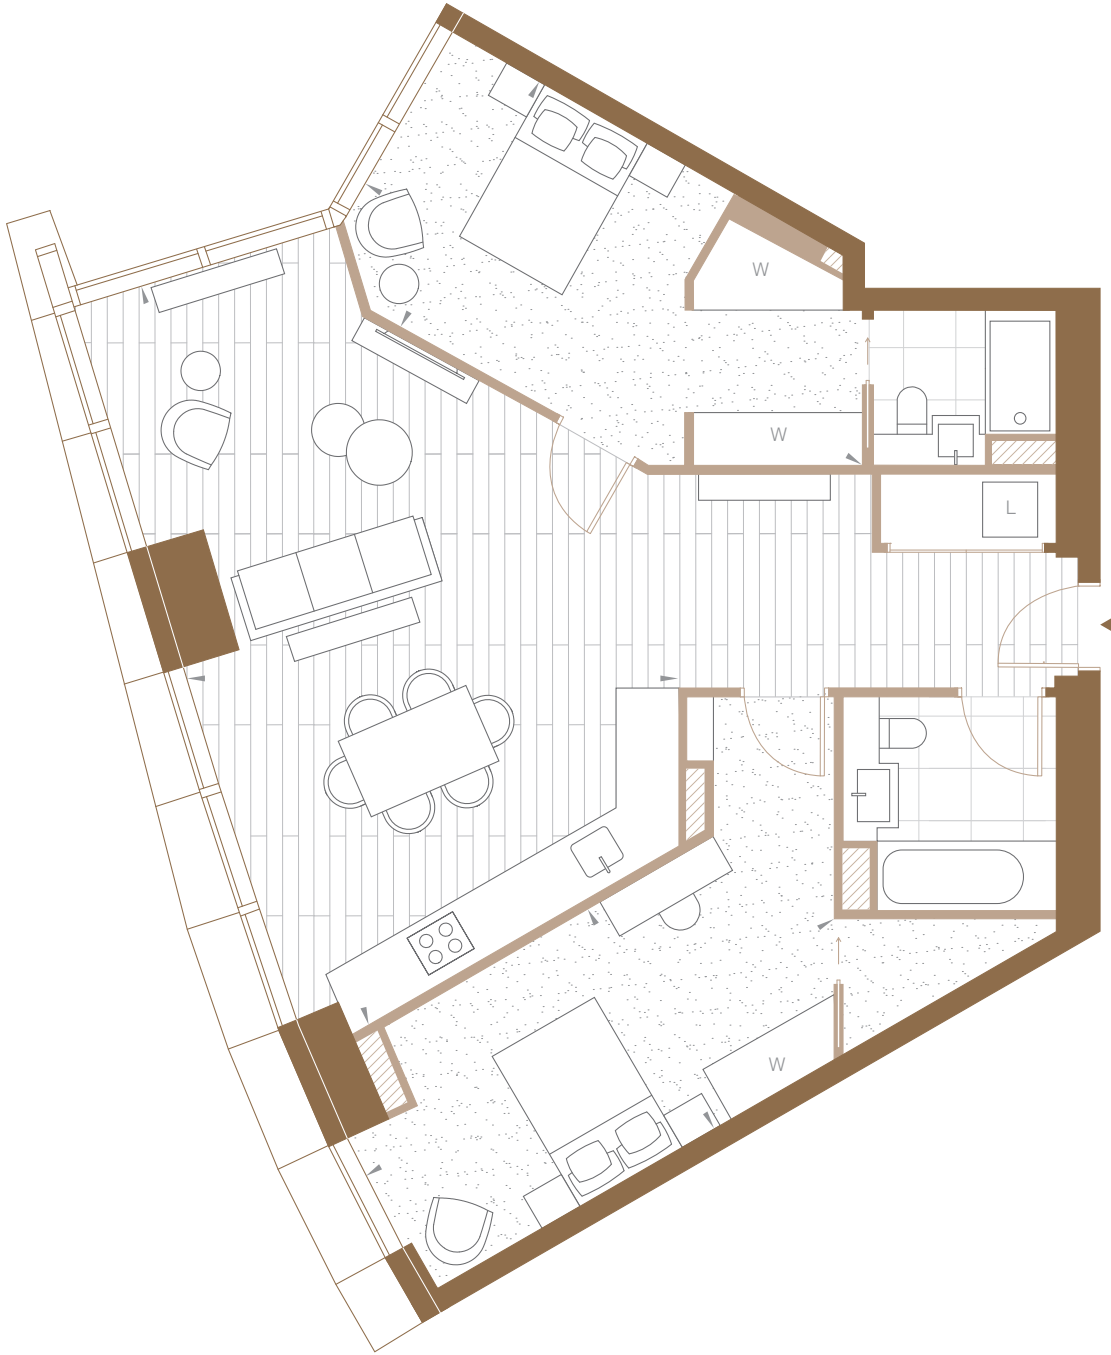

ASPEN

CANARY WHARF

2 BEDROOM

34.07 – 41.07

Total Internal Area 102.7 sq m / 1105 sq ft

Living/Dining/Kitchen 8885 x 5680 mm

Bedroom 1 3245 x 6540 mm

Bedroom 2 2910 x 6120 mm

Legend

W – Wardrobe

L – Laundry

City

Greenwich

Canary Wharf