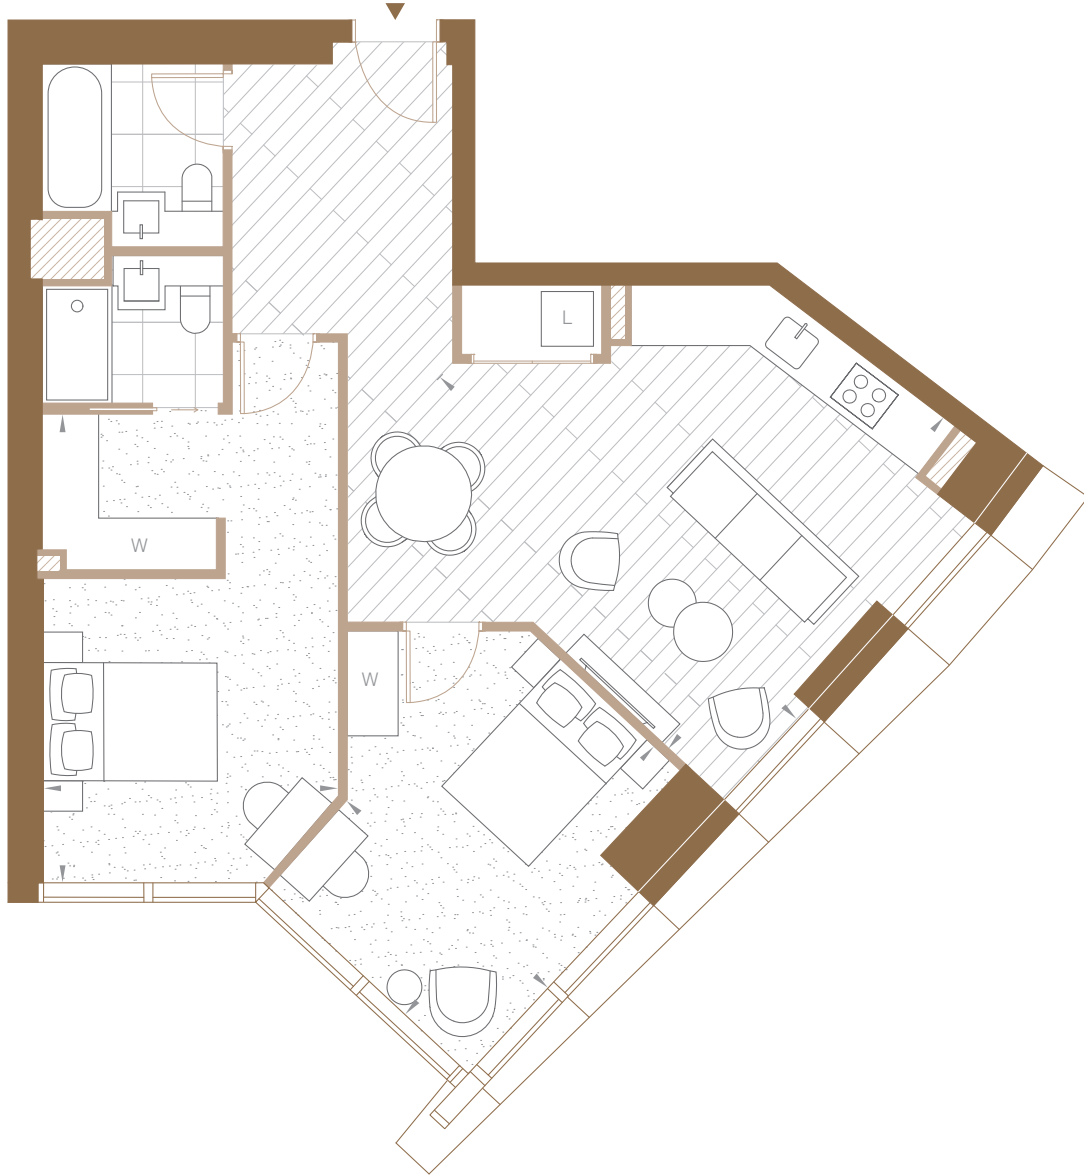

ASPEN

CANARY WHARF

2 BEDROOM

40.05 – 41.05

Total Internal Area 79.6 sq m / 857 sq ft

Living/Dining/Kitchen 4945 x 5680 mm

Bedroom 1 3390 x 5380 mm

Bedroom 2 4205 x 3165 mm

Legend

W – Wardrobe

L – Laundry

City

Canary Wharf

Greenwich