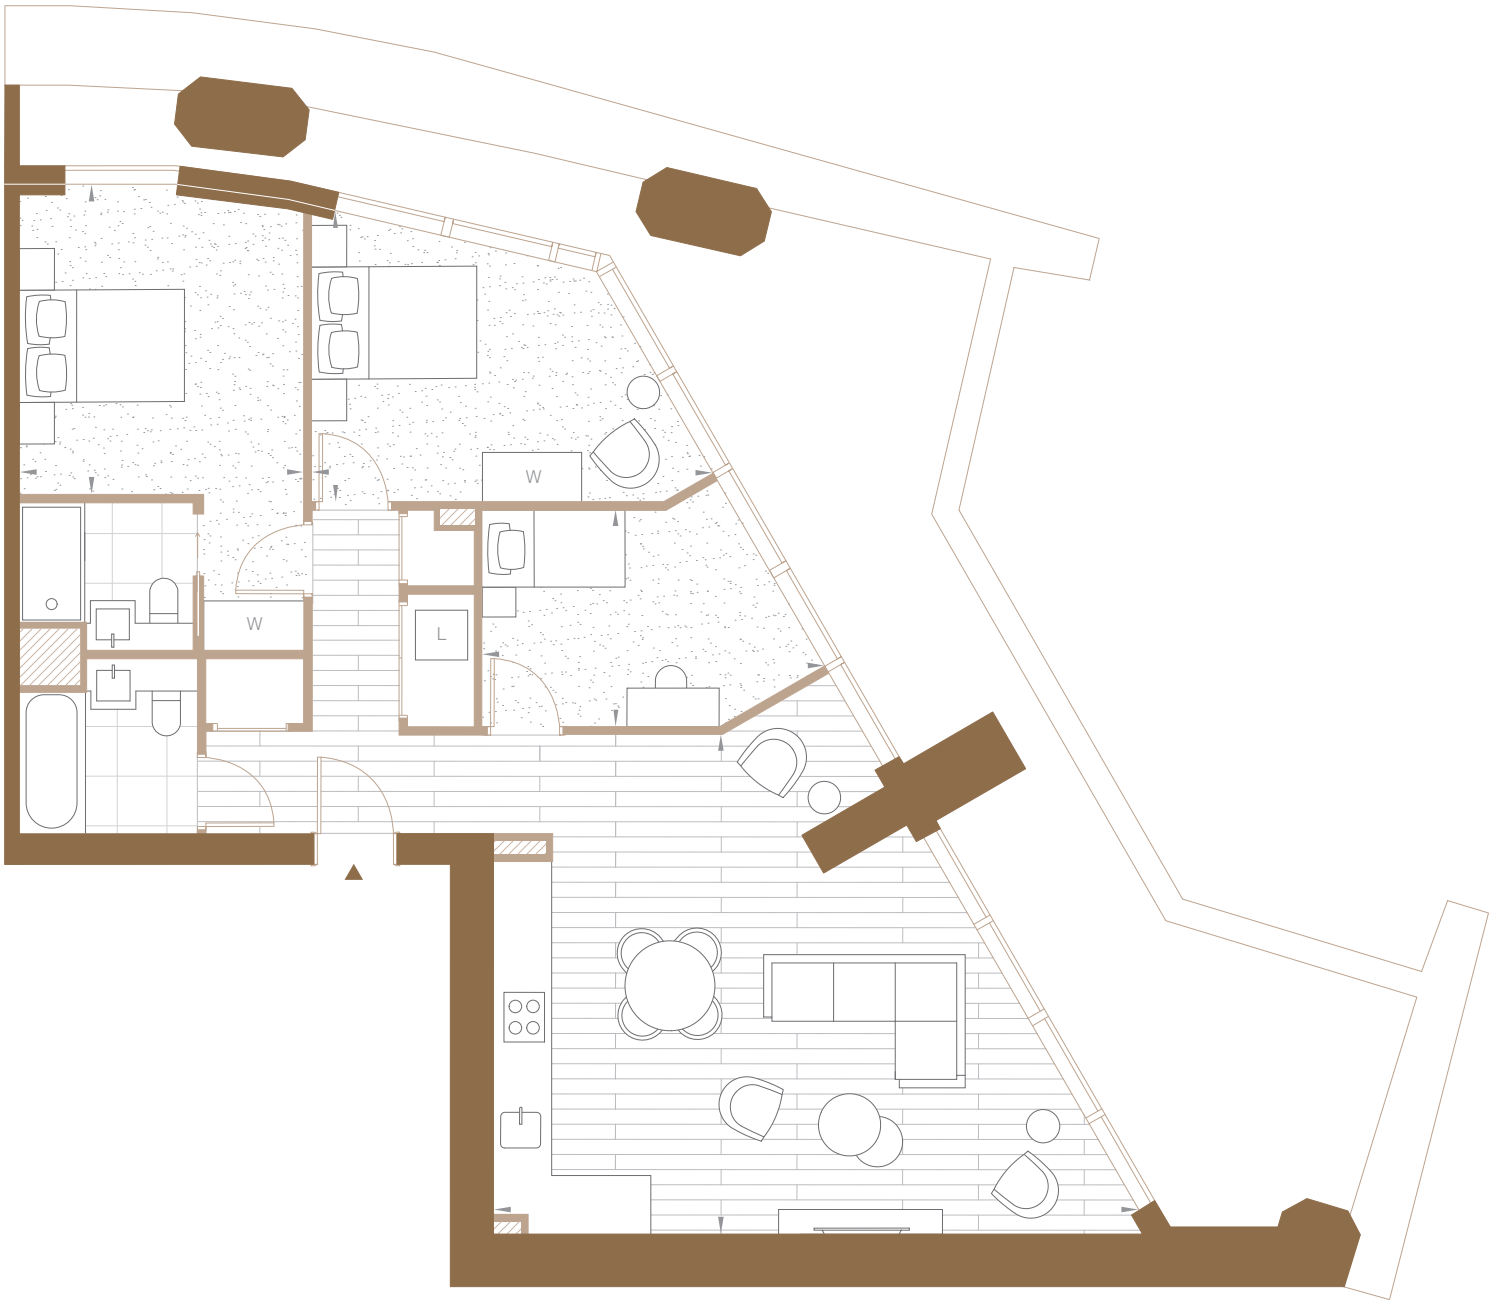

ASPEN

CANARY WHARF

3 BEDROOM

43.01

Total Internal Area 96.4 sq m / 1038 sq ft

Living & Dining 6035 x 7805 mm

Bedroom 1 3440 x 3730 mm

Bedroom 2 4850 x 3530 mm

Bedroom 3 2610 x 4140 mm

Legend

W - Wardrobe

L - Laundry

City

Greenwich

Canary Wharf

43