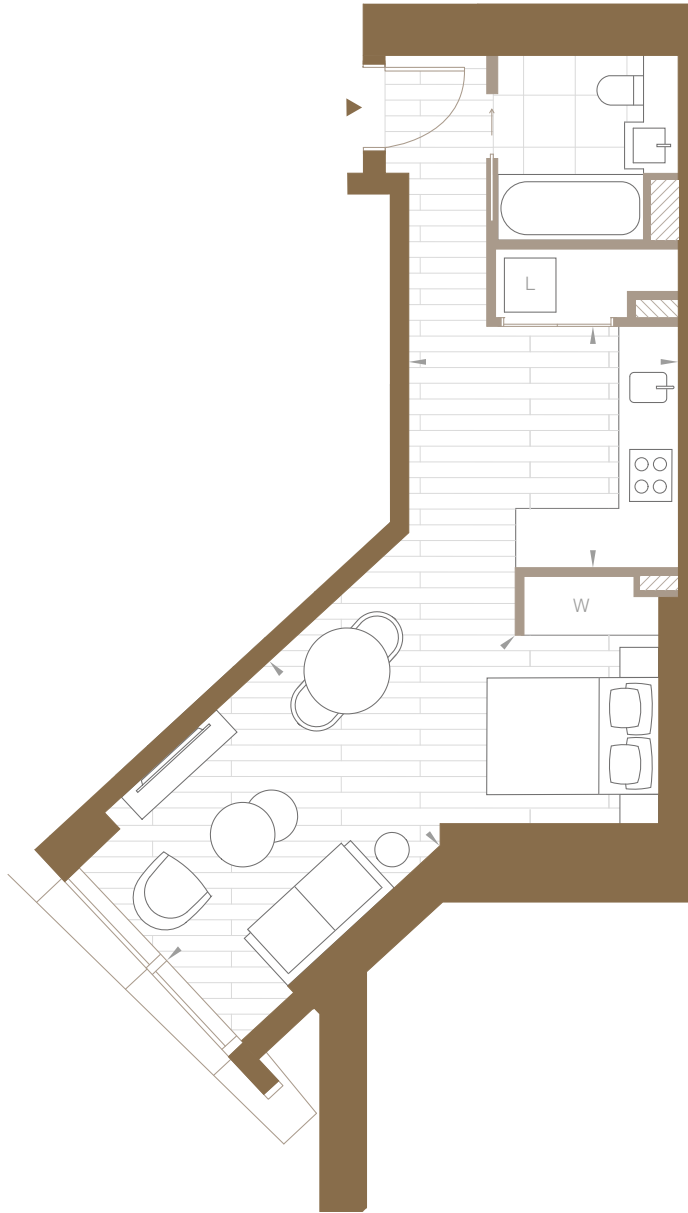

ASPEN

CANARY WHARF

1 BEDROOM

3.06-14.06

Total Internal Area

40 sq m / 430 sq ft

Living/Dining

2925 x 5525 mm

Kitchen

3145 x 2800mm

Legend

W - Wardrobe

L - Laundry