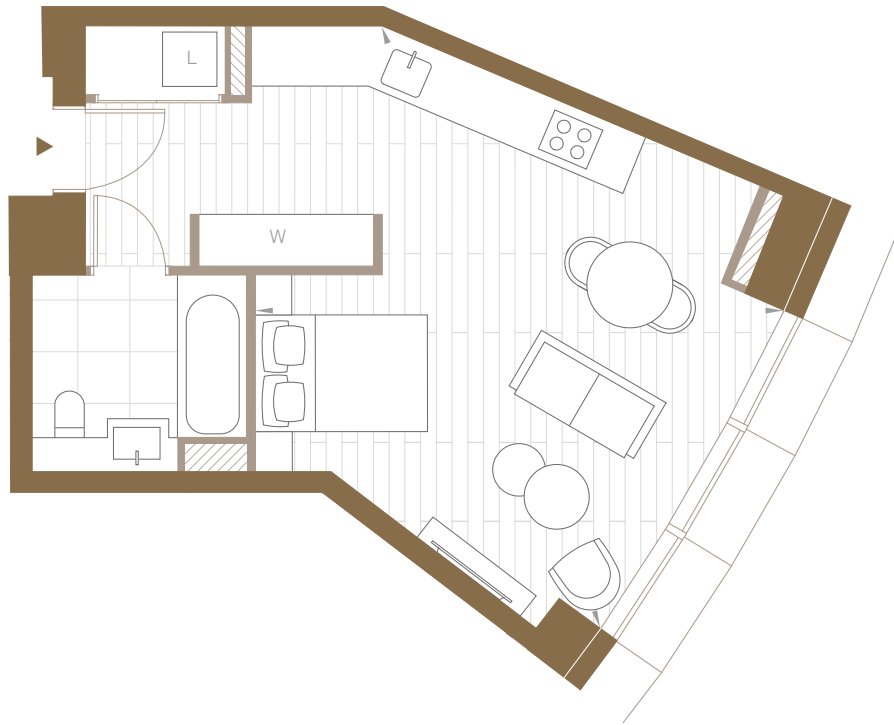

ASPEN

CANARY WHARF

1 BEDROOM

24.04-31.04

Total Internal Area
Living/Dining

42 sq m / 452 sq ft
7455 x 6130mm

Legend
W - Wardrobe
L - Laundry