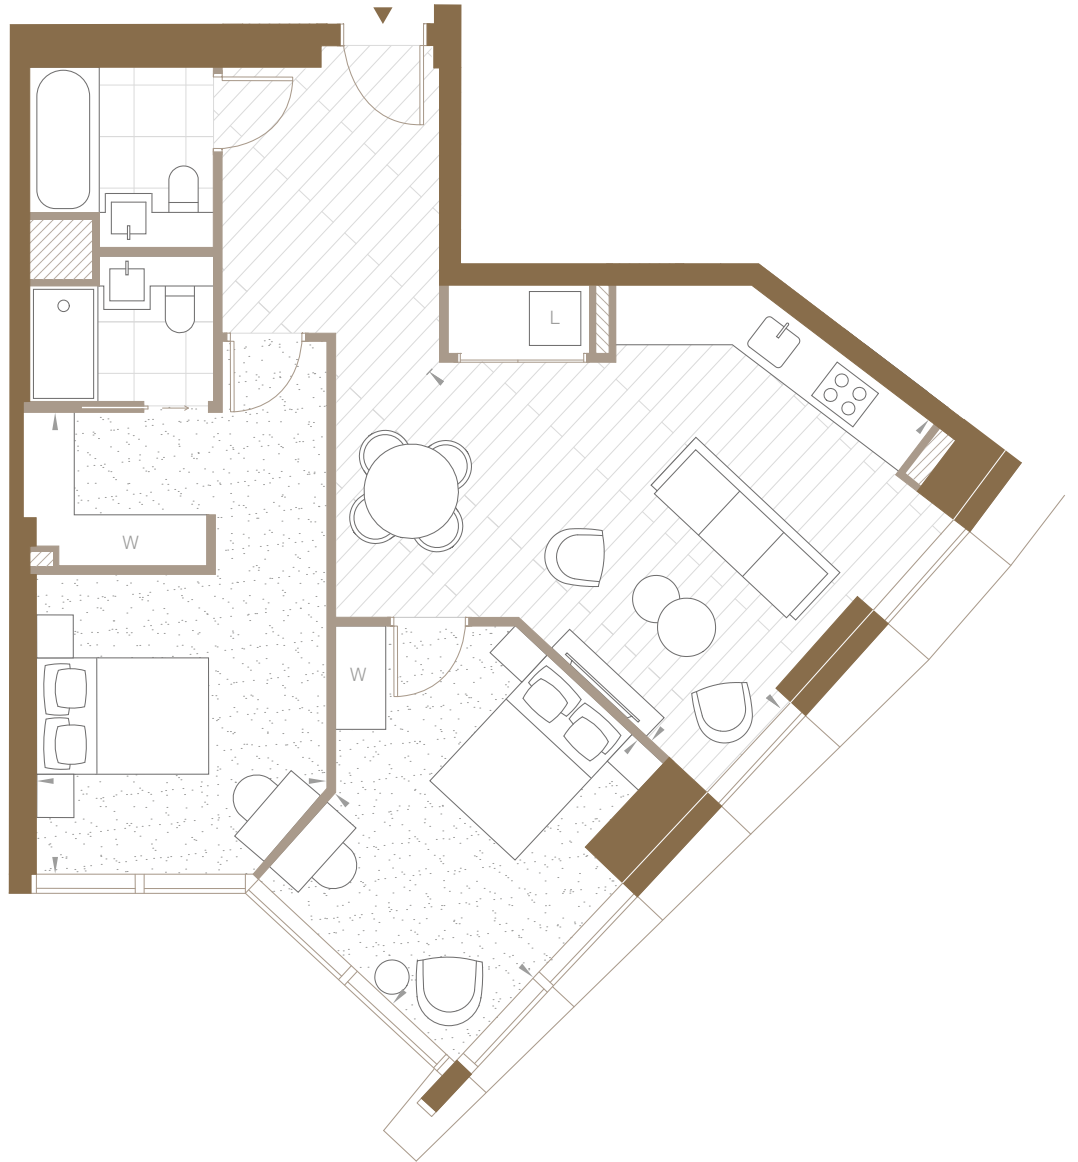

## 2 BEDROOM

24.05–31.05

<b>Total Internal Area</b>	<b>79.8 sq m / 859 sq ft</b>
Living/Dining	4945 x 5680 mm
Bedroom 1	3390 x 5380 mm
Bedroom 2	4205 x 3165 mm

Legend  
W – Wardrobe  
L – Laundry