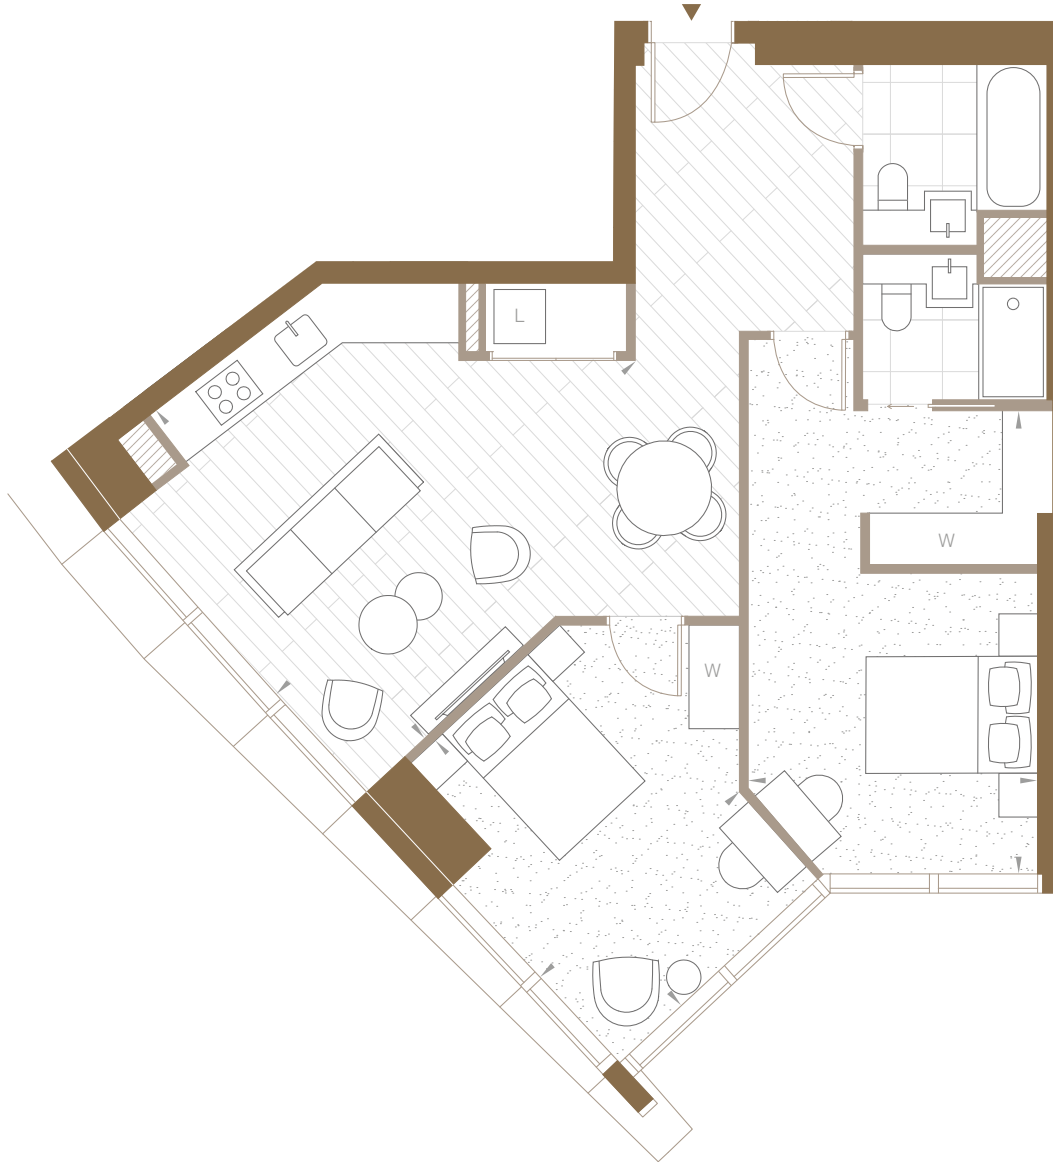

ASPEN

CANARY WHARF

2 BEDROOM

24.06–31.06

Total Internal Area

80 sq m / 861 sq ft

Living/Dining

4925 x 5685 mm

Bedroom 1

3355 x 5380 mm

Bedroom 2

4205 x 3165 mm

Legend

W – Wardrobe

L – Laundry