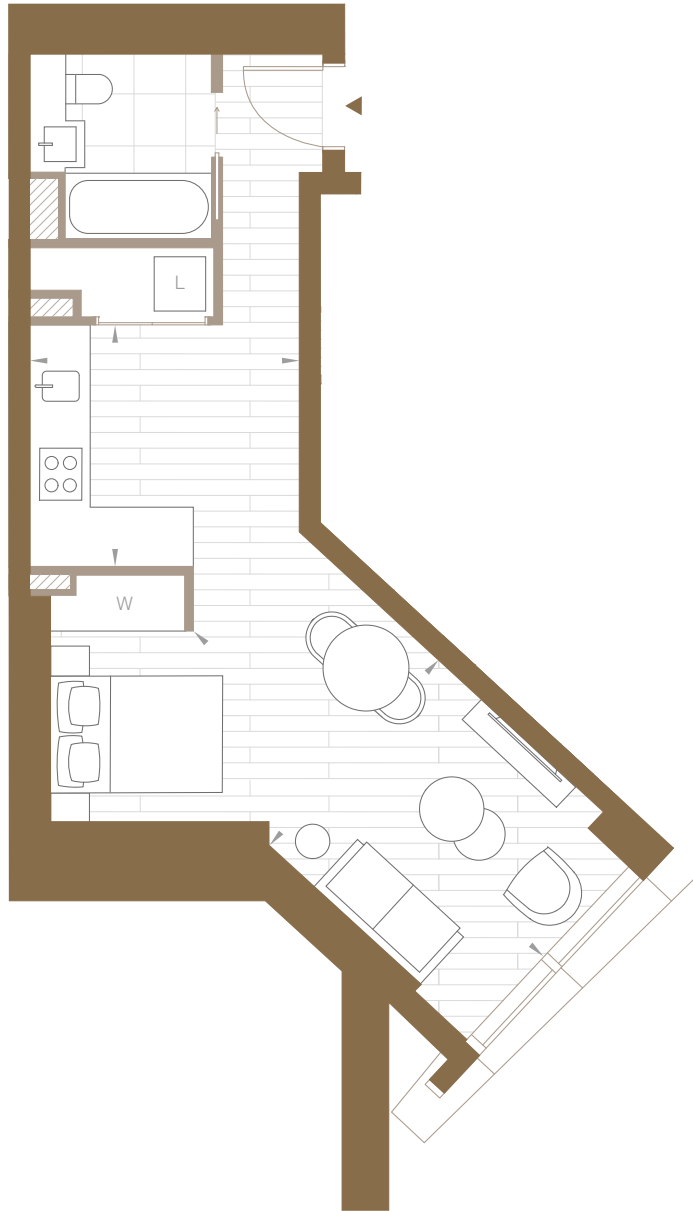

ASPEN

CANARY WHARF

1 BEDROOM

3.05-14.05

Total Internal Area

39.9 sq m / 429 sq ft

Living/Dining

2910 x 5525 mm

Kitchen

3150 x 2800 mm

Legend

W - Wardrobe

L - Laundry