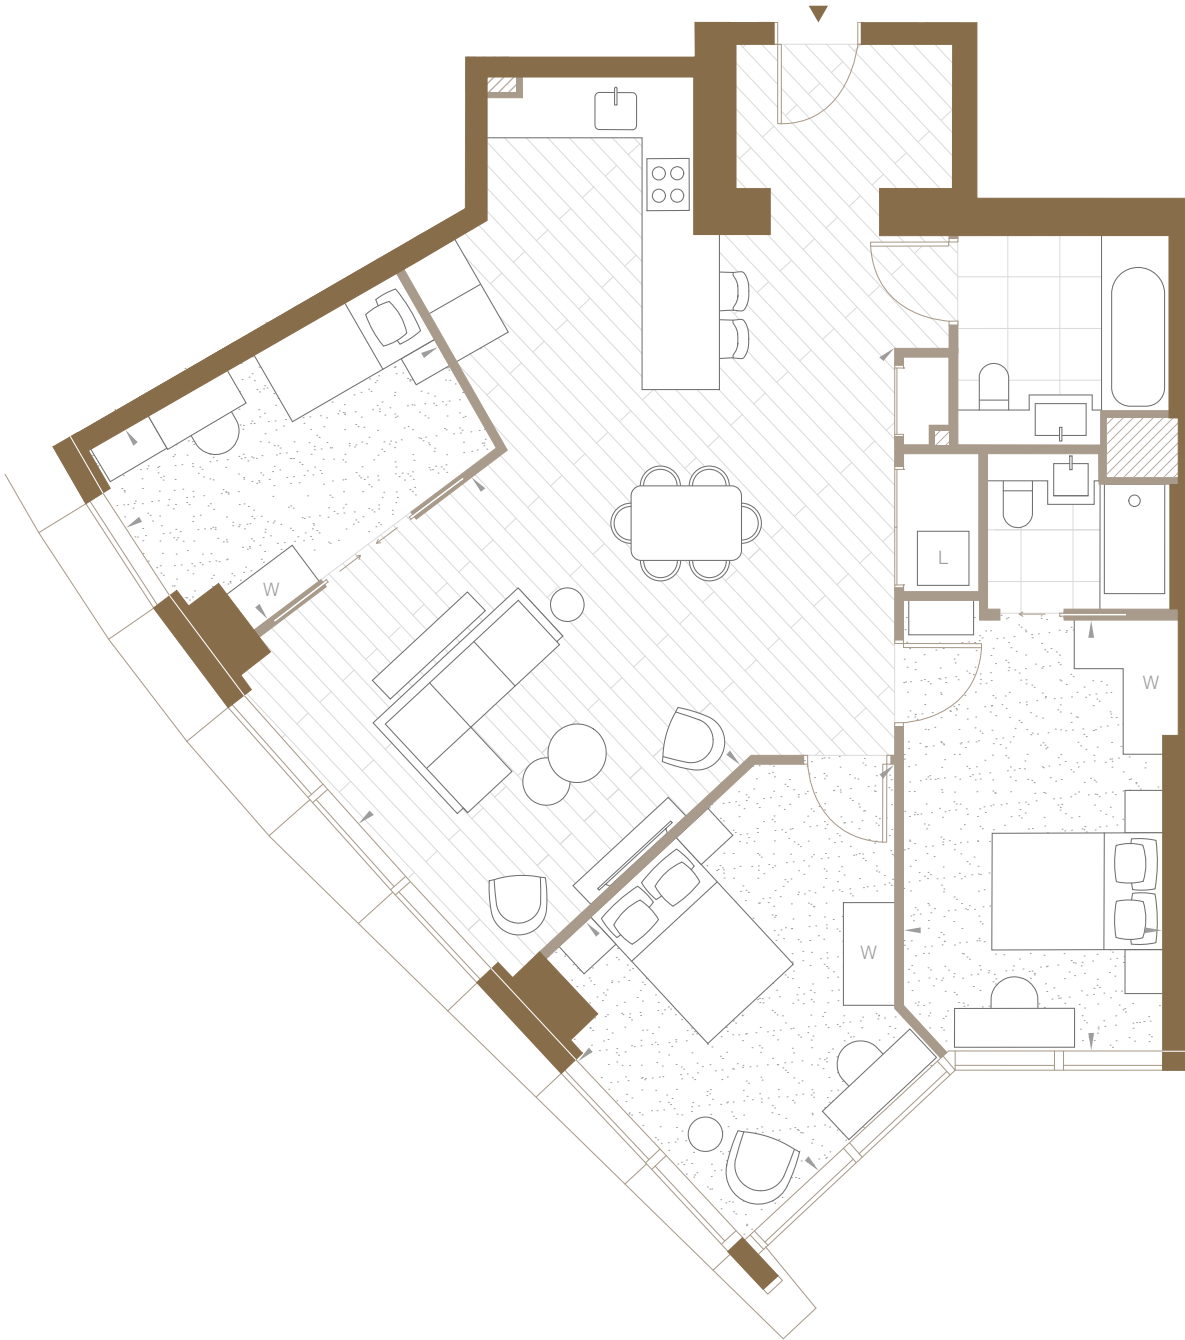

ASPEN

CANARY WHARF

3 BEDROOM

44.06–62.06

Total Internal Area 108.8 sq m / 1172 sq ft

Living/Dining/Kitchen	4645 x 8330 mm
Bedroom 1	3000 x 5040 mm
Bedroom 2	3985 x 5040 mm
Bedroom 3	2650 x 4440 mm

Legend
W – Wardrobe
L – Laundry